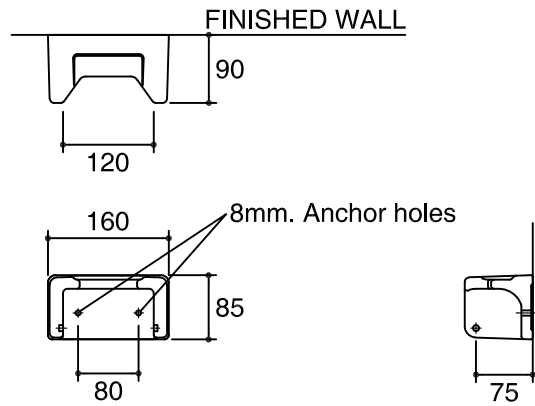

Dimensions are approximate.
Unit: mm.

SKU	K-17053X-WK
Name	CAPRI
Description	PAPER HOLDER

KARAT

* The recommended dimension for installation can be adjusted according to user preferences and layout.